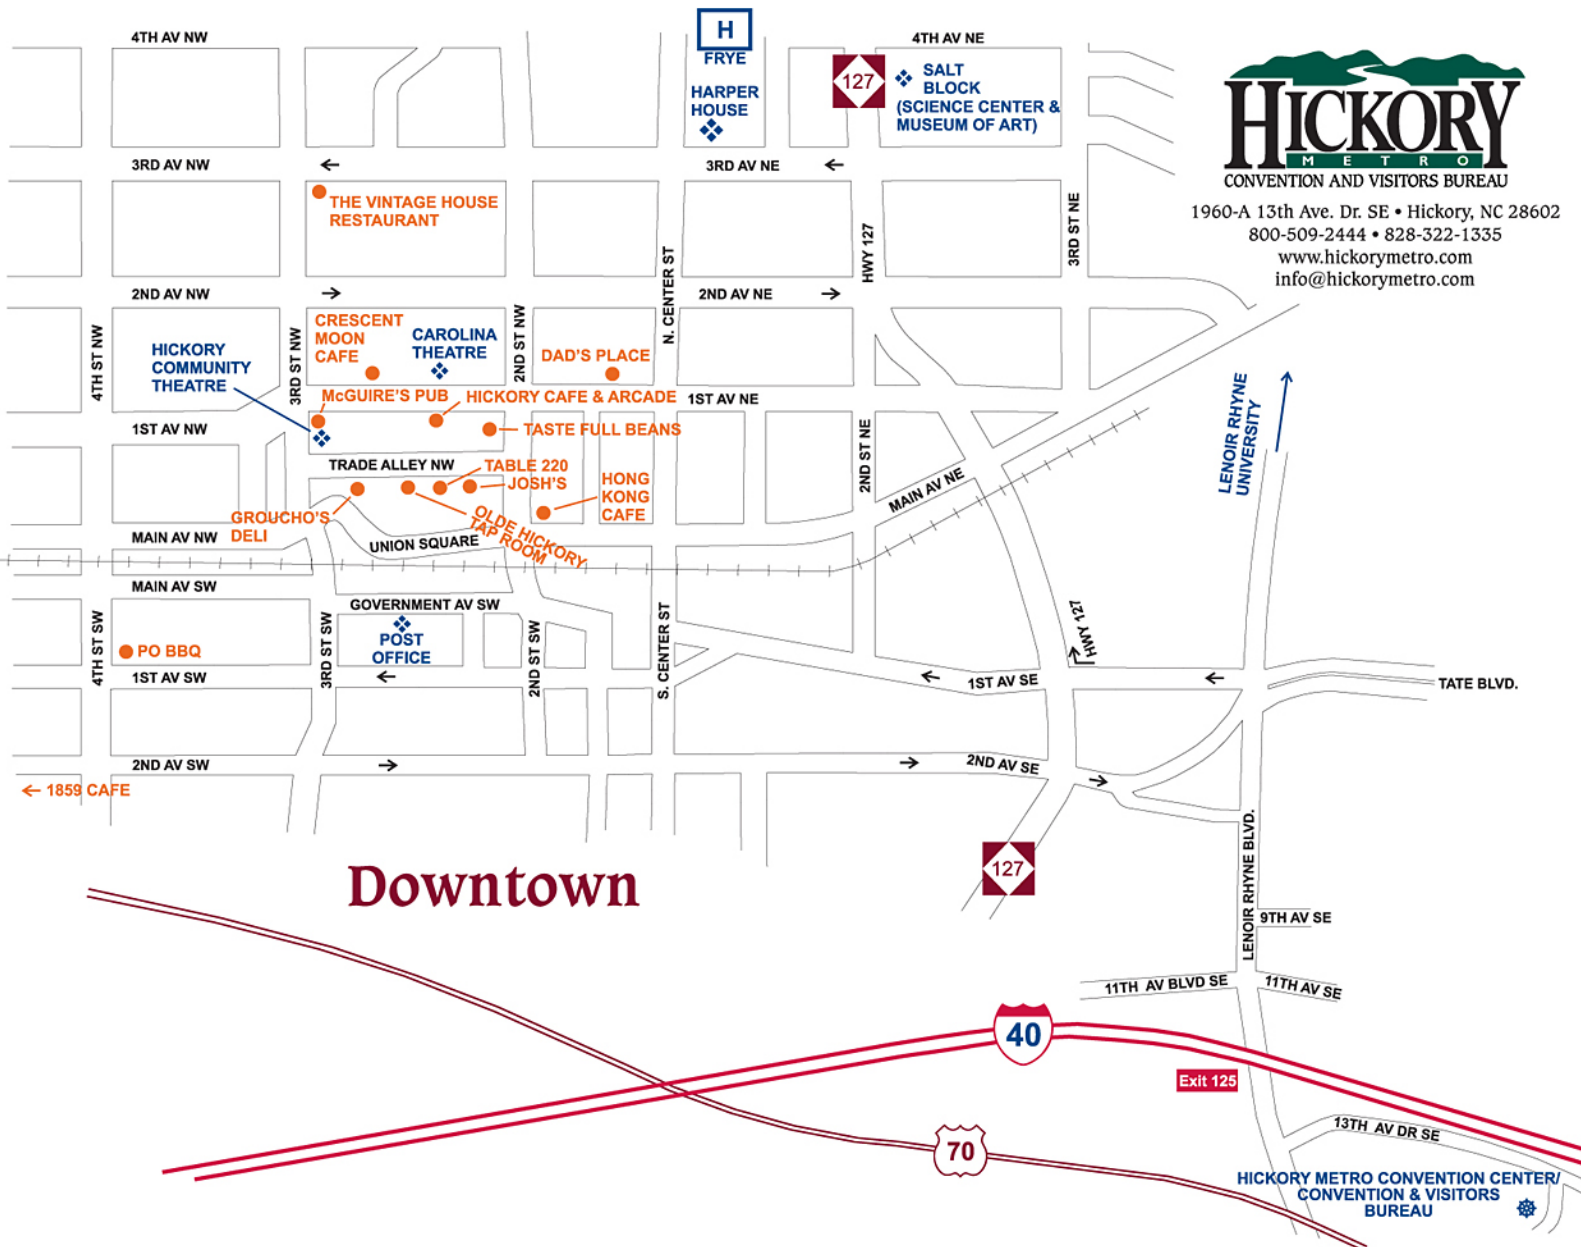

# Welcome To The Hickory Metro Area

## Mileage from Hickory

### Regional cities

Atlanta, GA	262
Baltimore, MD	449
Chicago, IL	732
Columbus, OH	420
Jacksonville, FL	436
Knoxville, TN	188
Lexington, KY	359
Nashville, TN	371
New York, NY	637
Richmond, VA	299
Tampa, FL	661
Washington, DC	407

**Downtown**

HICKORY METRO CONVENTION CENTER/  
 CONVENTION & VISITORS  
 BUREAU